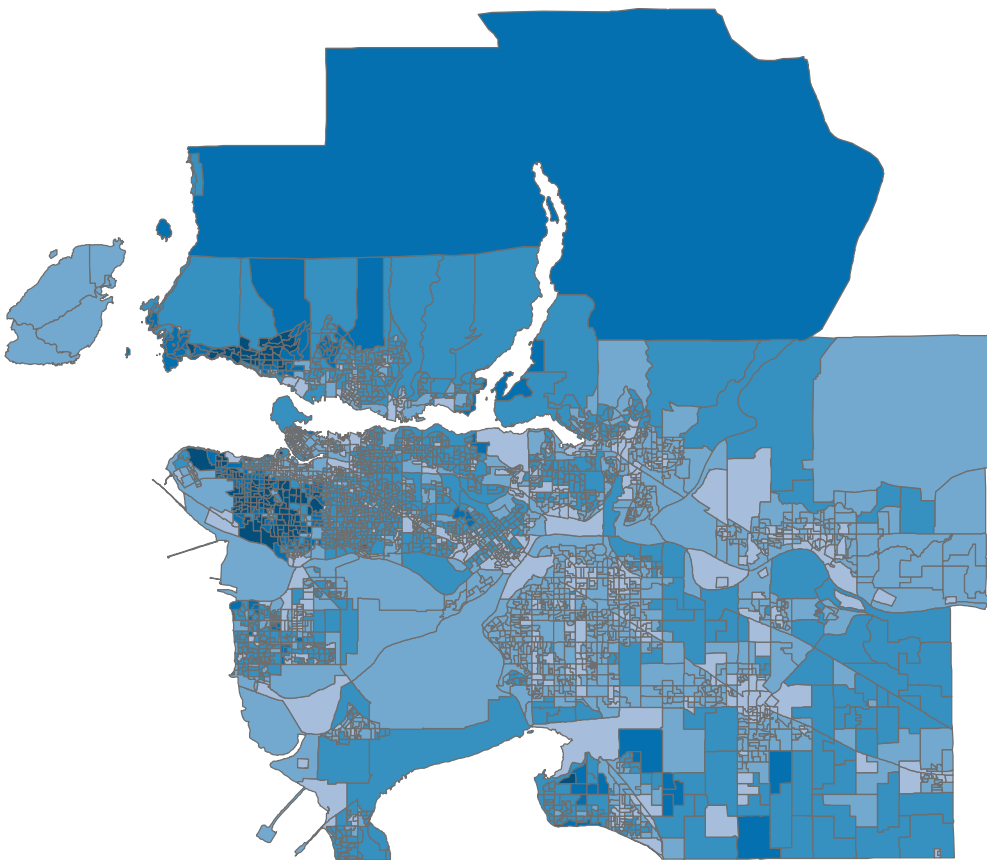

Comparison of 2011 vs 2016 Metro Vancouver Housing Costs

Median Value of Dwelling (2011)

Manual Breaks

Median Value of Dwelling (2016)

Manual Breaks

Coordinate System: NAD 1983 UTM Zone 10N
Projection: Transverse MercatorNorth American 1983